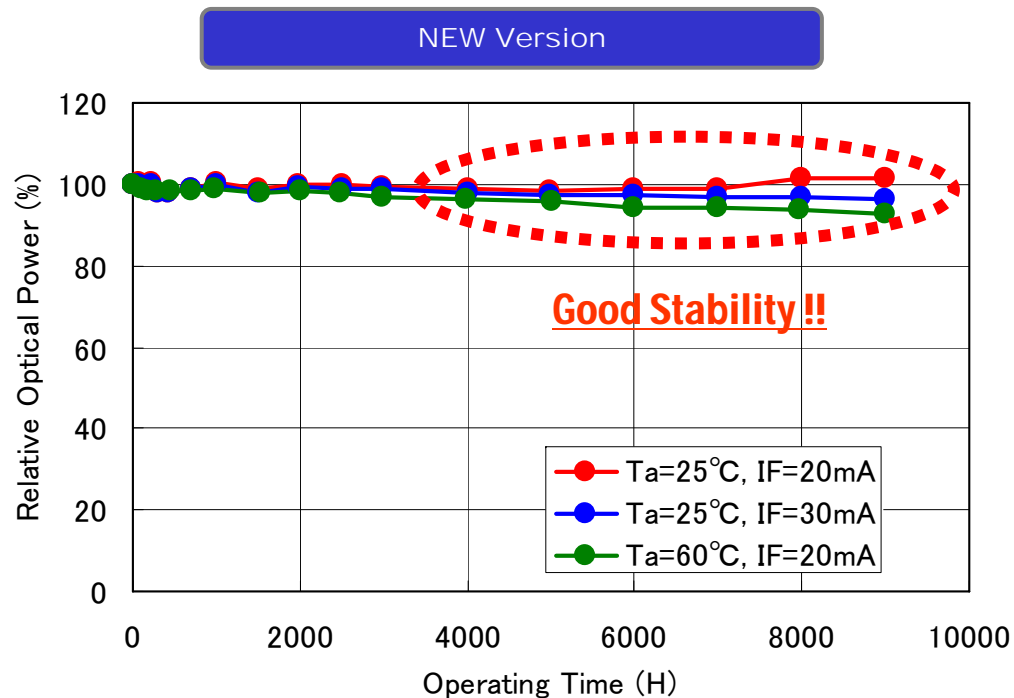

Standard Lamp Type LED

NSPx5xxDS Series

Features

✓ High Luminous Efficacy: 75lm/W

✓ Long Life Time : 40000hr 70%

@Ta=25°C20mA

This sheet contains **tentative** information, we may change contents without notice.