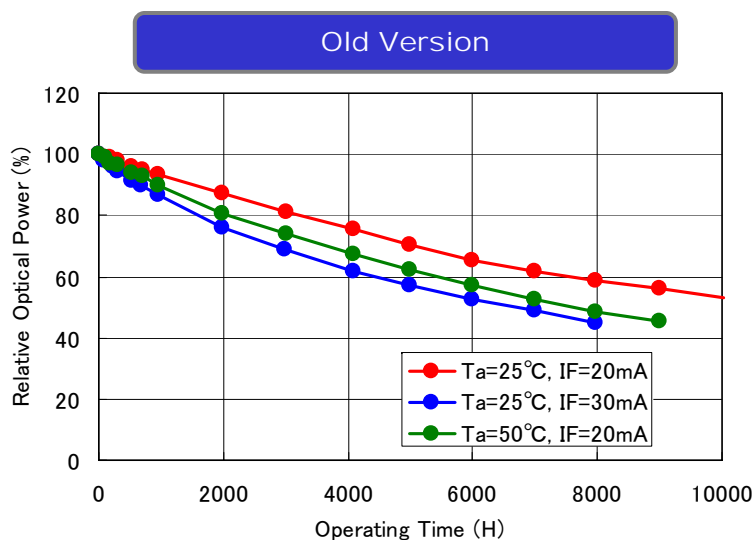

Standard Lamp Type LED

NSPx5xxDS Series

Features

✓ High Luminous Efficacy: 75lm/W

✓ Long Life Time : 40000hr 70%

@Ta=25°C20mA

This sheet contains **tentative** information, we may change contents without notice.