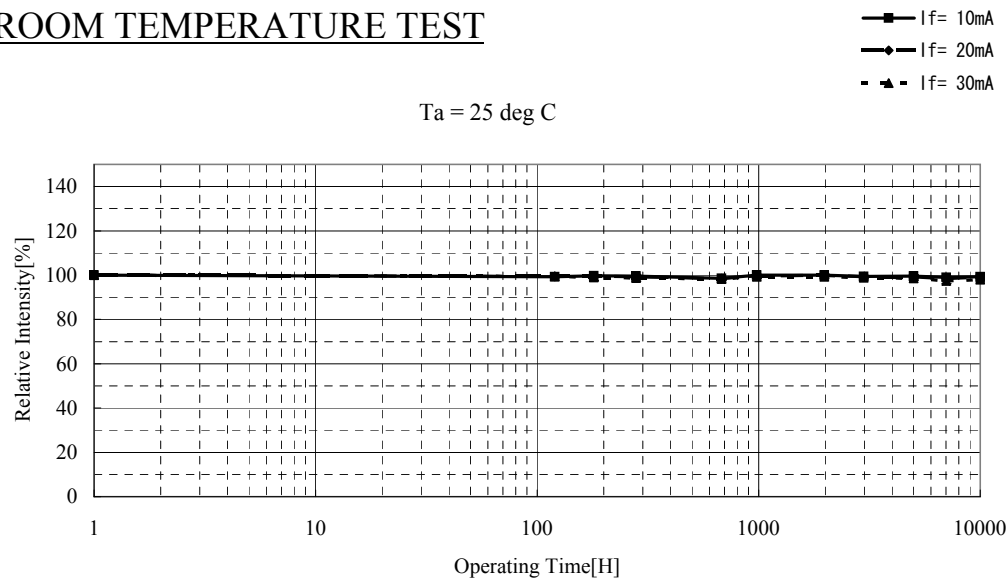

# NSPW series WHITE LED Life Data

NSPW300DS/NSPW310DS/NSPW500DS/NSPW510DS

Samples : 10000H 20pcs.

## ROOM TEMPERATURE TEST

Ta = 25 deg C

## HIGH TEMPERATURE TEST

Ta = 60 deg C

## HIGH TEMPERATURE TEST

Ta = 85 deg C