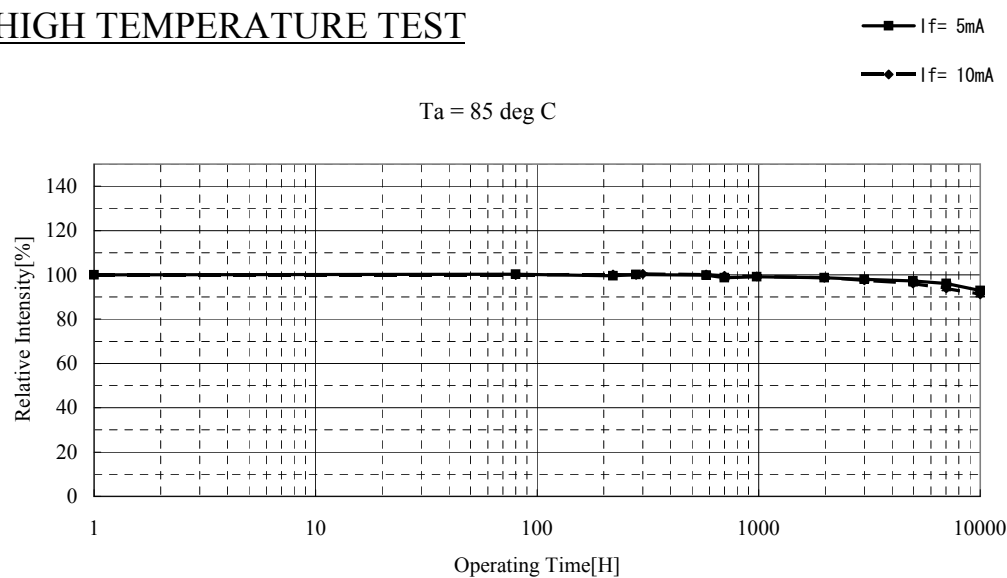

# NSPW series WHITE LED Life Data

NSPW300DS/NSPW310DS/NSPW500DS/NSPW510DS

Samples : 10000H 20pcs.

## ROOM TEMPERATURE TEST

Ta = 25 deg C

## HIGH TEMPERATURE TEST

Ta = 60 deg C

## HIGH TEMPERATURE TEST

Ta = 85 deg C