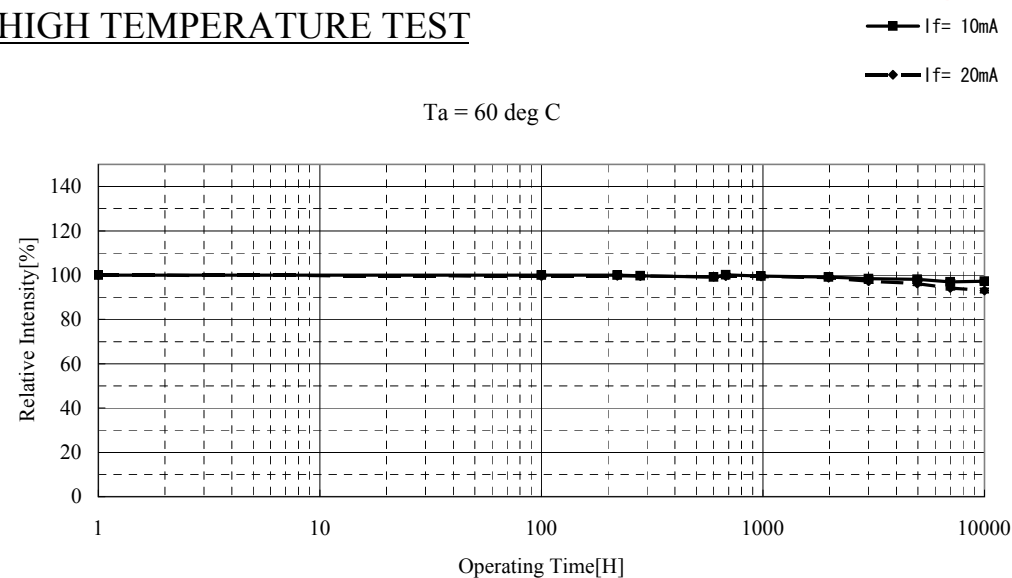

# NSPW series WHITE LED Life Data

NSPW300DS/NSPW310DS/NSPW500DS/NSPW510DS

Samples : 10000H 20pcs.

## ROOM TEMPERATURE TEST

Ta = 25 deg C

## HIGH TEMPERATURE TEST

Ta = 60 deg C

## HIGH TEMPERATURE TEST

Ta = 85 deg C